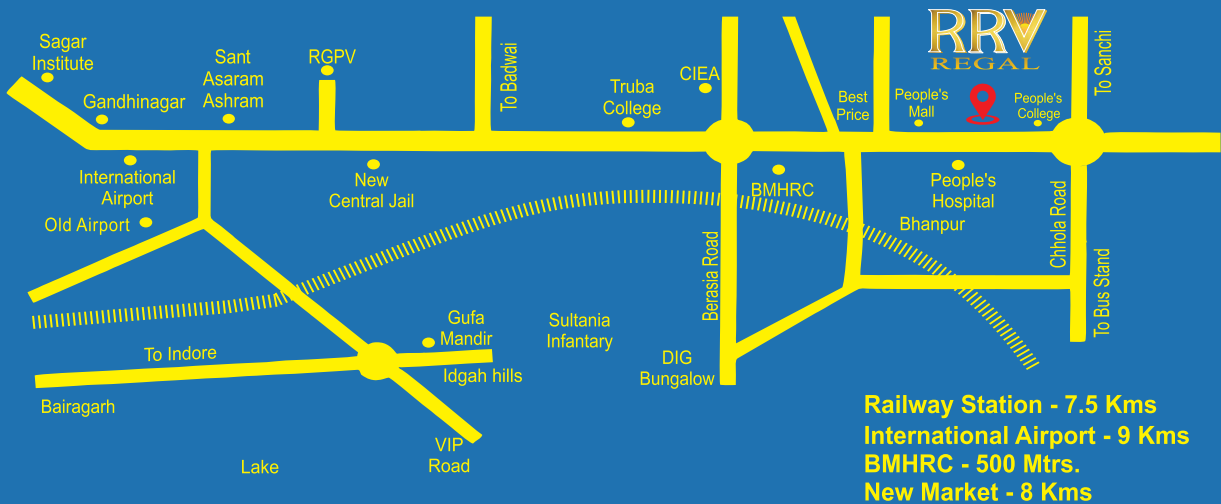

LOCATION MAP

Follow us on :

www.rrvregal.com