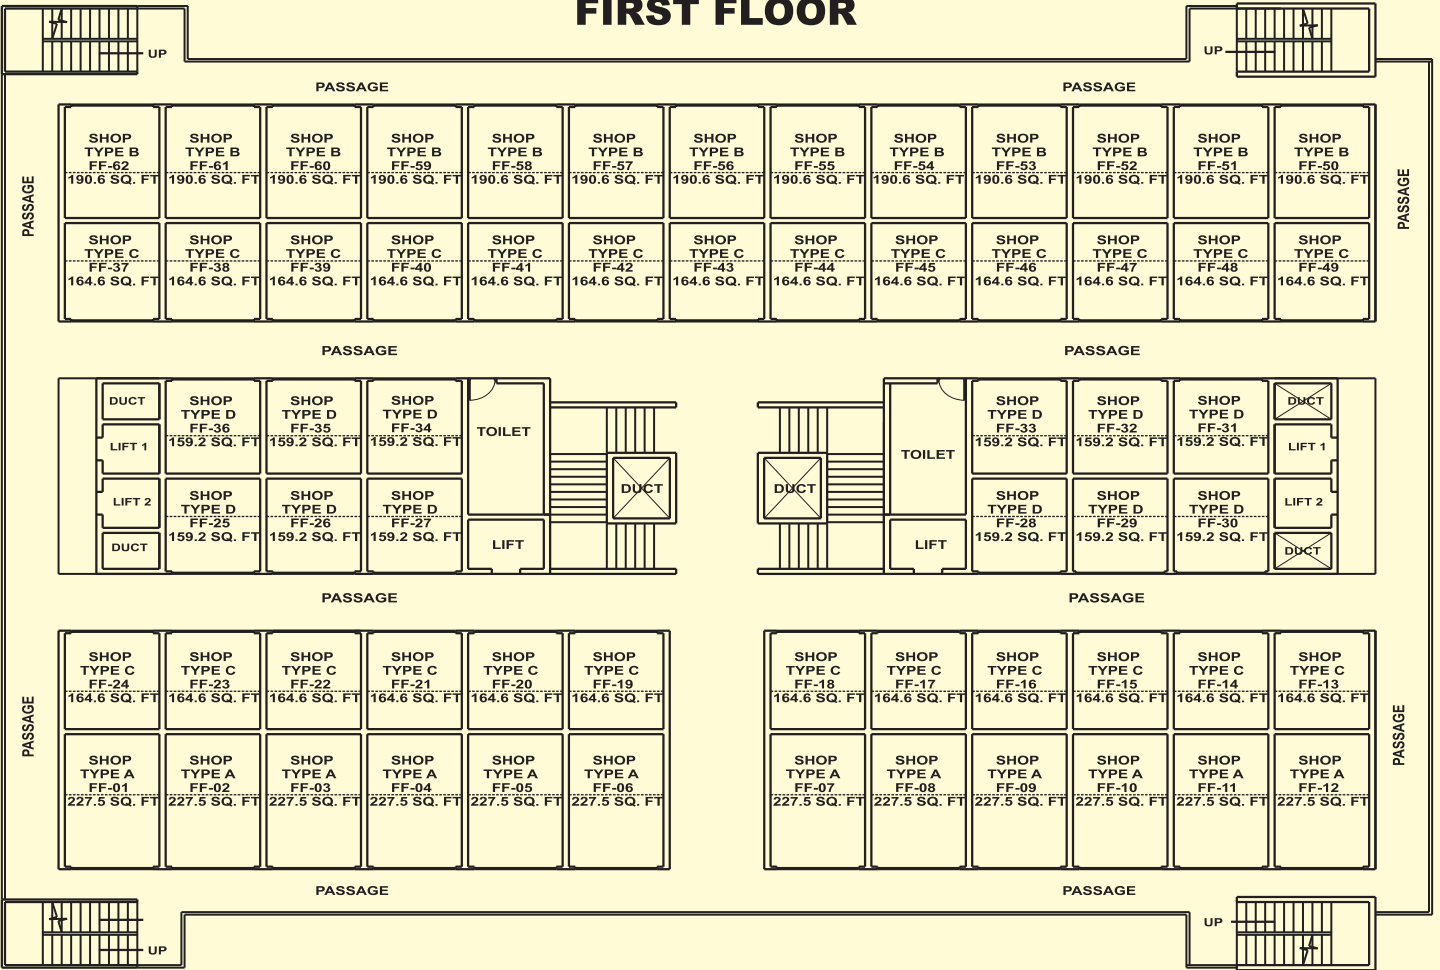

THE NEW COMMERCIAL LANDMARK OF BHOPAL

P-BPL-19-2476

RRV REGAL

A PROJECT OF RRV GROUP

GROUND FLOOR

FIRST FLOOR

SECOND FLOOR

THIRD FLOOR

Premium office space available on third floor suitable for corporates , MNC's etc.

For Booking Contact: 8815100861

SITE ADDRESS :
RRV Regal, In Front of
Peoples Hospital,
Ayodhya By Pass Road,
Bhopal (M.P.) 462038