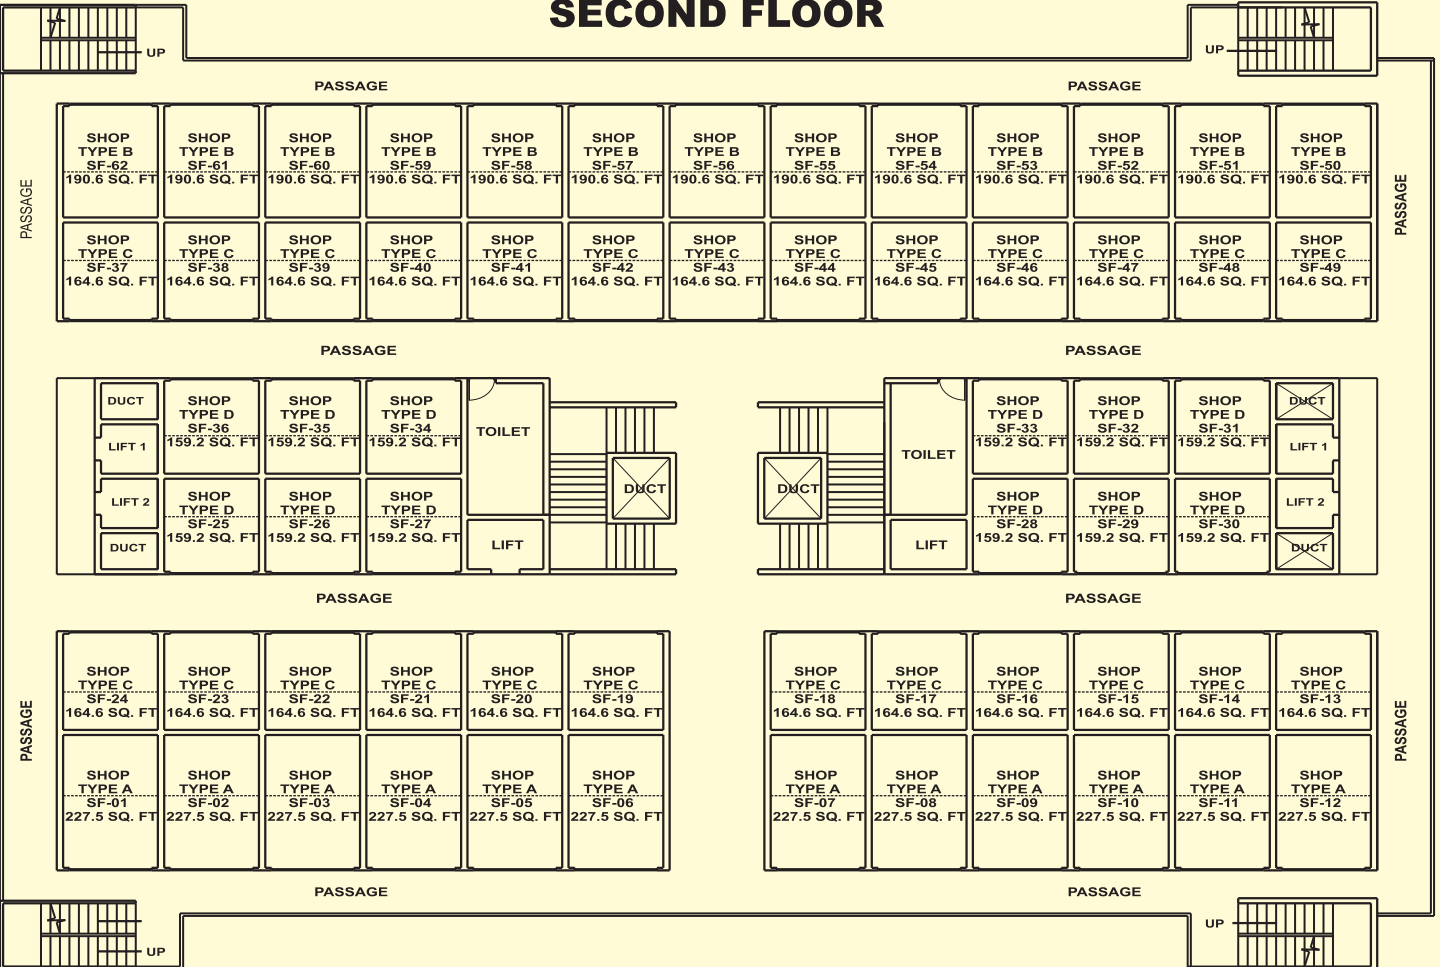

THE NEW COMMERCIAL LANDMARK OF BHOPAL

P-BPL-19-2476

RRV REGAL

A PROJECT OF RRV GROUP

GROUND FLOOR

FIRST FLOOR

SECOND FLOOR

THIRD FLOOR

Premium office space available on third floor suitable for corporates , MNC's etc.

For Booking Contact: 8815100861

SITE ADDRESS :
RRV Regal, In Front of
Peoples Hospital,
Ayodhya By Pass Road,
Bhopal (M.P.) 462038