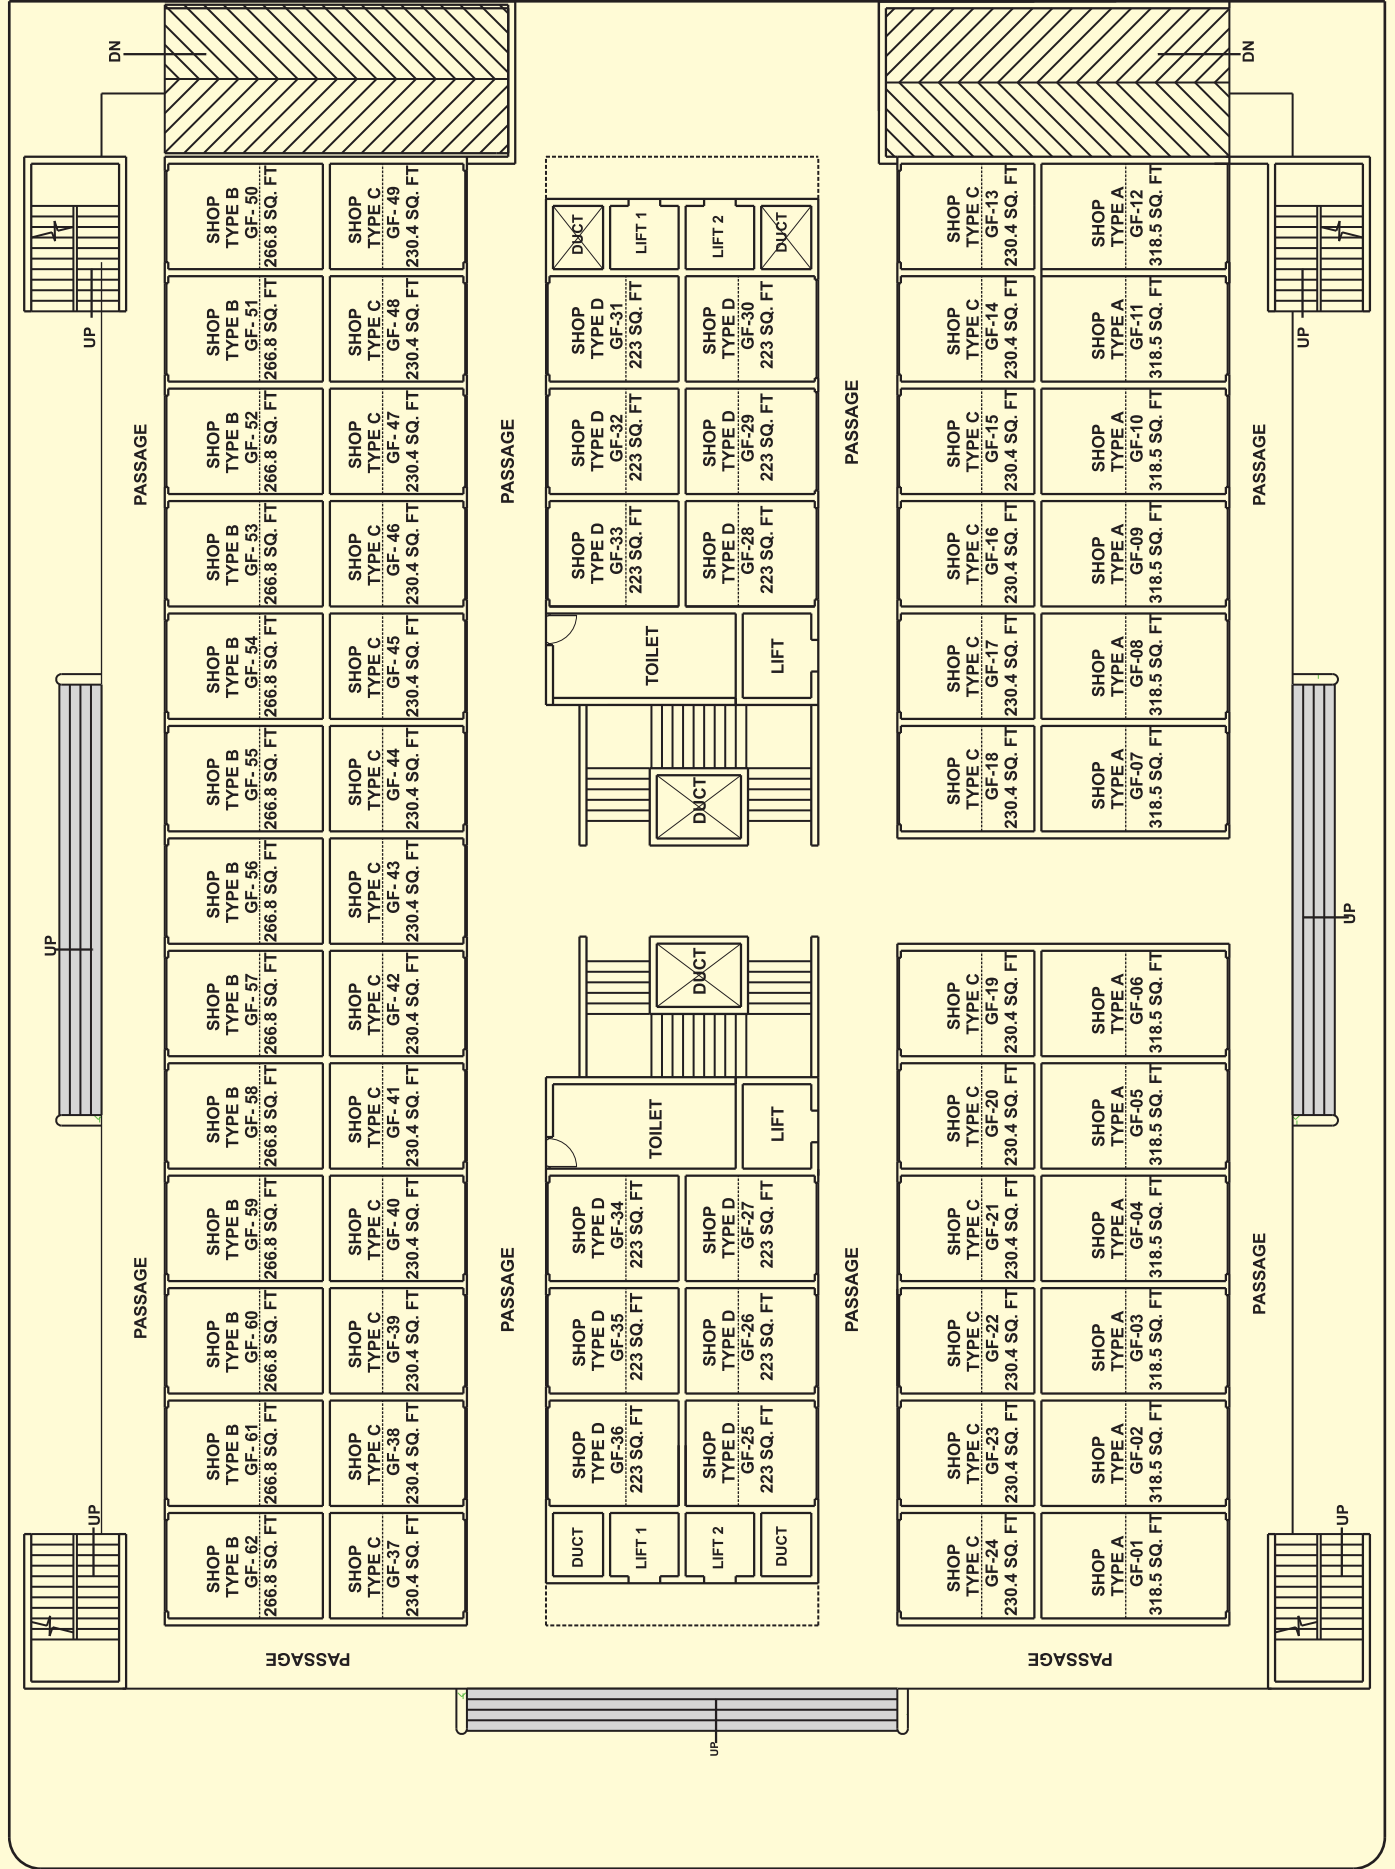

THE NEW COMMERCIAL LANDMARK OF BHOPAL

P-BPL-19-2476

RRV REGAL

A PROJECT OF RRV GROUP

GROUND FLOOR

FIRST FLOOR

SECOND FLOOR

THIRD FLOOR

Premium office space available on third floor suitable for corporates , MNC's etc.

For Booking Contact: 8815100861

SITE ADDRESS :
RRV Regal, In Front of
Peoples Hospital,
Ayodhya By Pass Road,
Bhopal (M.P.) 462038